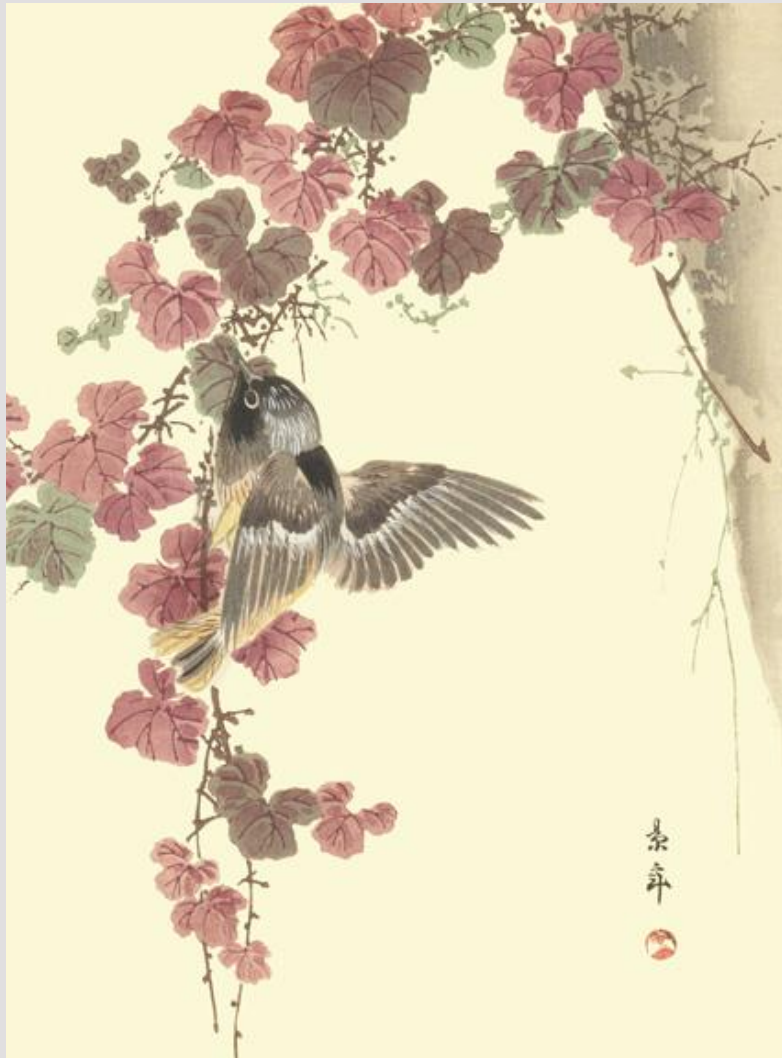

13m Daurian redstart (*Phoenicurus aureus*) misattributed to **Keinen Imao**, woodblock print, 195 x 260 mm